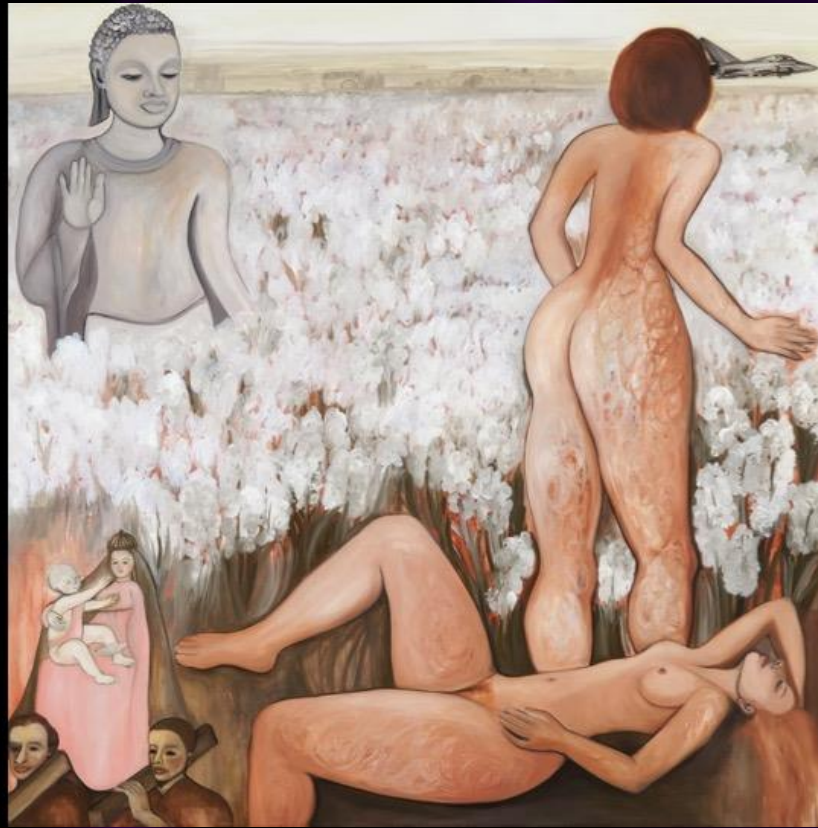

Size 80cm x 120cm

No 13
Scrolls of living: original art

ARTIST: Shahin De Heart

Oil on Canvass

Size 60cm x 60cm

No 14
Mirror of Life: original art

ARTIST: Shahin De Heart

Oil on Canvass

Size 50cm x 50cm

No 15
Green Scrolls: original art

ARTIST: Shahin De Heart

Oil on Canvass

Size 40cm x 60cm

No 16
Mesmerizing Light: original art

ARTIST: Shahin De Heart

Oil on Canvass

Size 50cm x 50cm

No 17
Frau in Africa: original art

ARTIST: Shahin De Heart

Oils on Canvass

Size 100cm x 120cm

No 18
Asia: original art

ARTIST: Shahin De Heart

Oils on Canvass

Size 180cm x 180cm

No 19
Flowers: original art

ARTIST: Shahin De Heart

Oils on Canvass

Size 90cm x 60cm

No 20
Namibia: original art

ARTIST: Shahin de Heart

Oils on Canvass