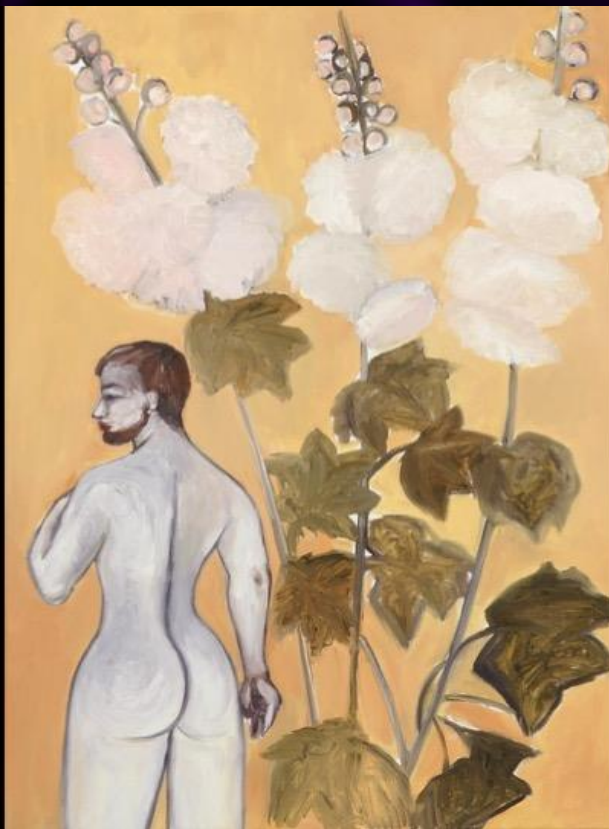

Size 120cm x 80cm

No 7
Purple Scrolls: original art

ARTIST: Shahin De Heart

Oil on Canvass

Size 60cm x 80cm

No 8
Garden love: original art

ARTIST: Shahin De Heart

Oil on Canvass

Size 120cm x 80cm

No 9
Sea of Scrolls: original art

ARTIST: Shahin De Heart

Oil on Canvass

Size 70cm width x 90cm length

No 10
Green Scrolls: original art

ARTIST: Shahin De Heart

Oil on Canvass

Size 50cm x 50cm

No 17
Frau in Africa: original art

ARTIST: Shahin De Heart

Oils on Canvass

Size 100cm x 120cm

No 18
Asia: original art

ARTIST: Shahin De Heart

Oils on Canvass

Size 180cm x 180cm

No 19
Flowers: original art

ARTIST: Shahin De Heart

Oils on Canvass

Size 90cm x 60cm

No 20
Namibia: original art

ARTIST: Shahin de Heart

Oils on Canvass