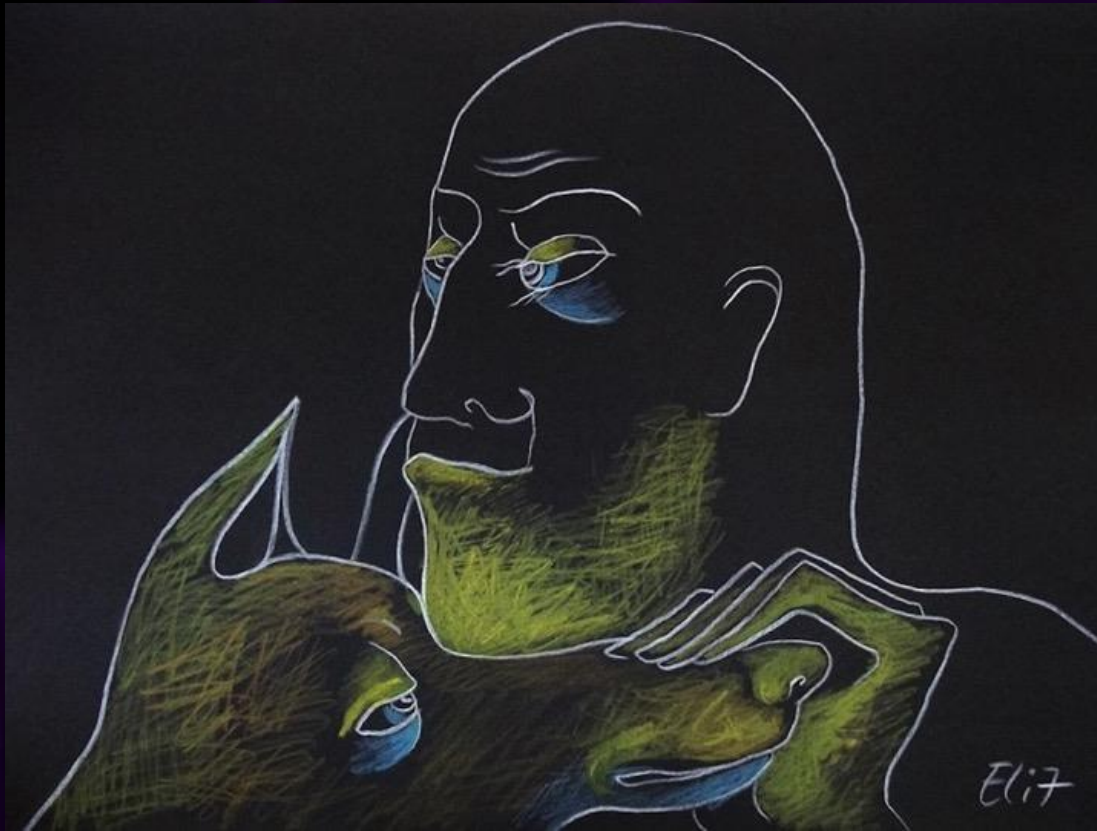

No 21
Nocturne Night Silence: original art

ARTIST: Elisheva Nesis

Pencils on Artist Paper

Size: 22.5cm length x 32.5cm width